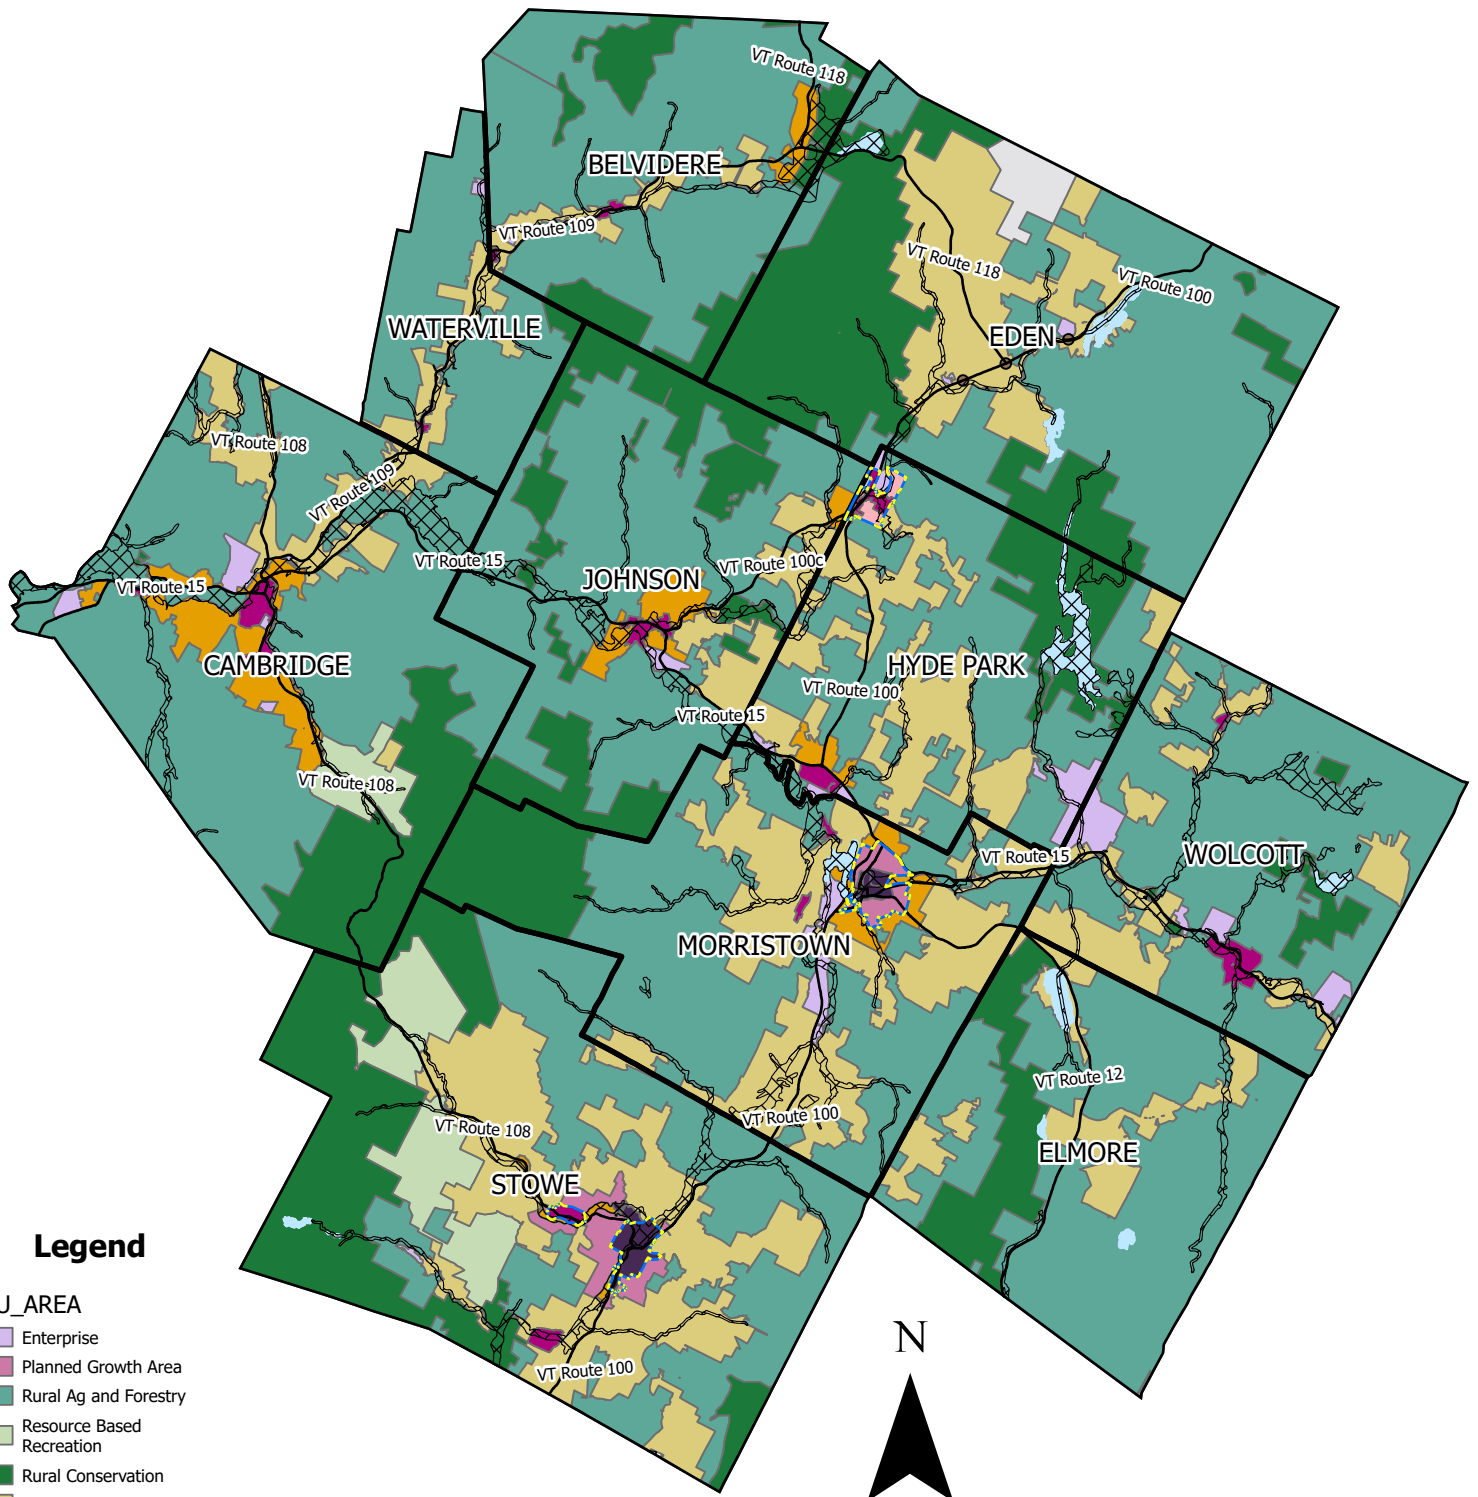

DRAFT Lamoille Future Land Use

Legend

FLU_AREA

- Enterprise
- Planned Growth Area
- Rural Ag and Forestry
- Resource Based Recreation
- Rural Conservation
- Rural General
- Special Use
- Transition Infill
- Village Area
- Village Center
- Downtown Center
- FloodOverlay
- Hamlets
- Surface Water
- Tier 1B Opt-In